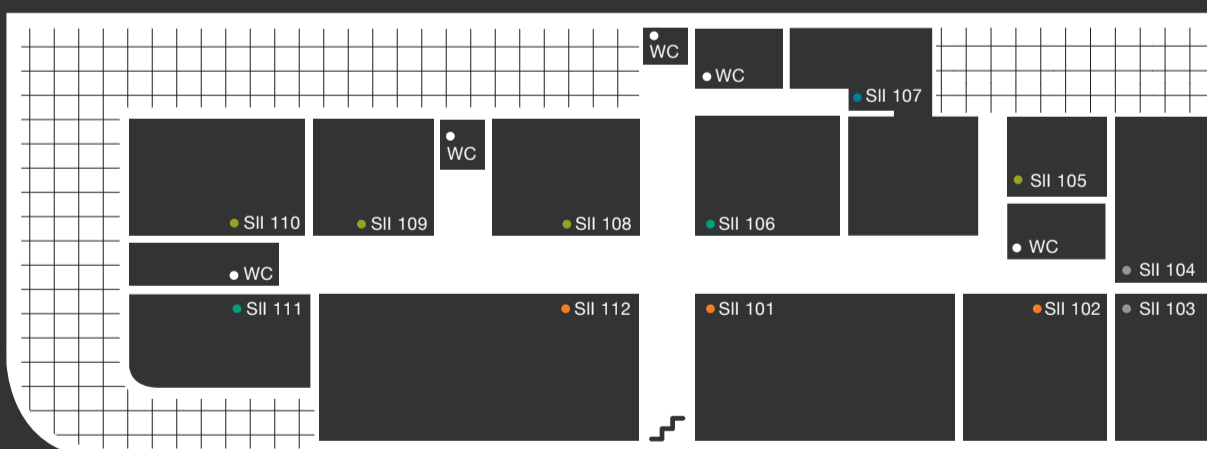

L1

- SII 101 Studio
- SII 102 Ali Maher/ Office
- SII 103 Supplies Department
- SII 104 Service Supervisor
- SII 105 Industrial Links/Guests
- SII 106 Music Room
- SII 107 Film Studio & Office
- SII 108 Office
- SII 109 Office
- SII 110 Office
- SII 111 Lecture Room
- SII 112 Studio