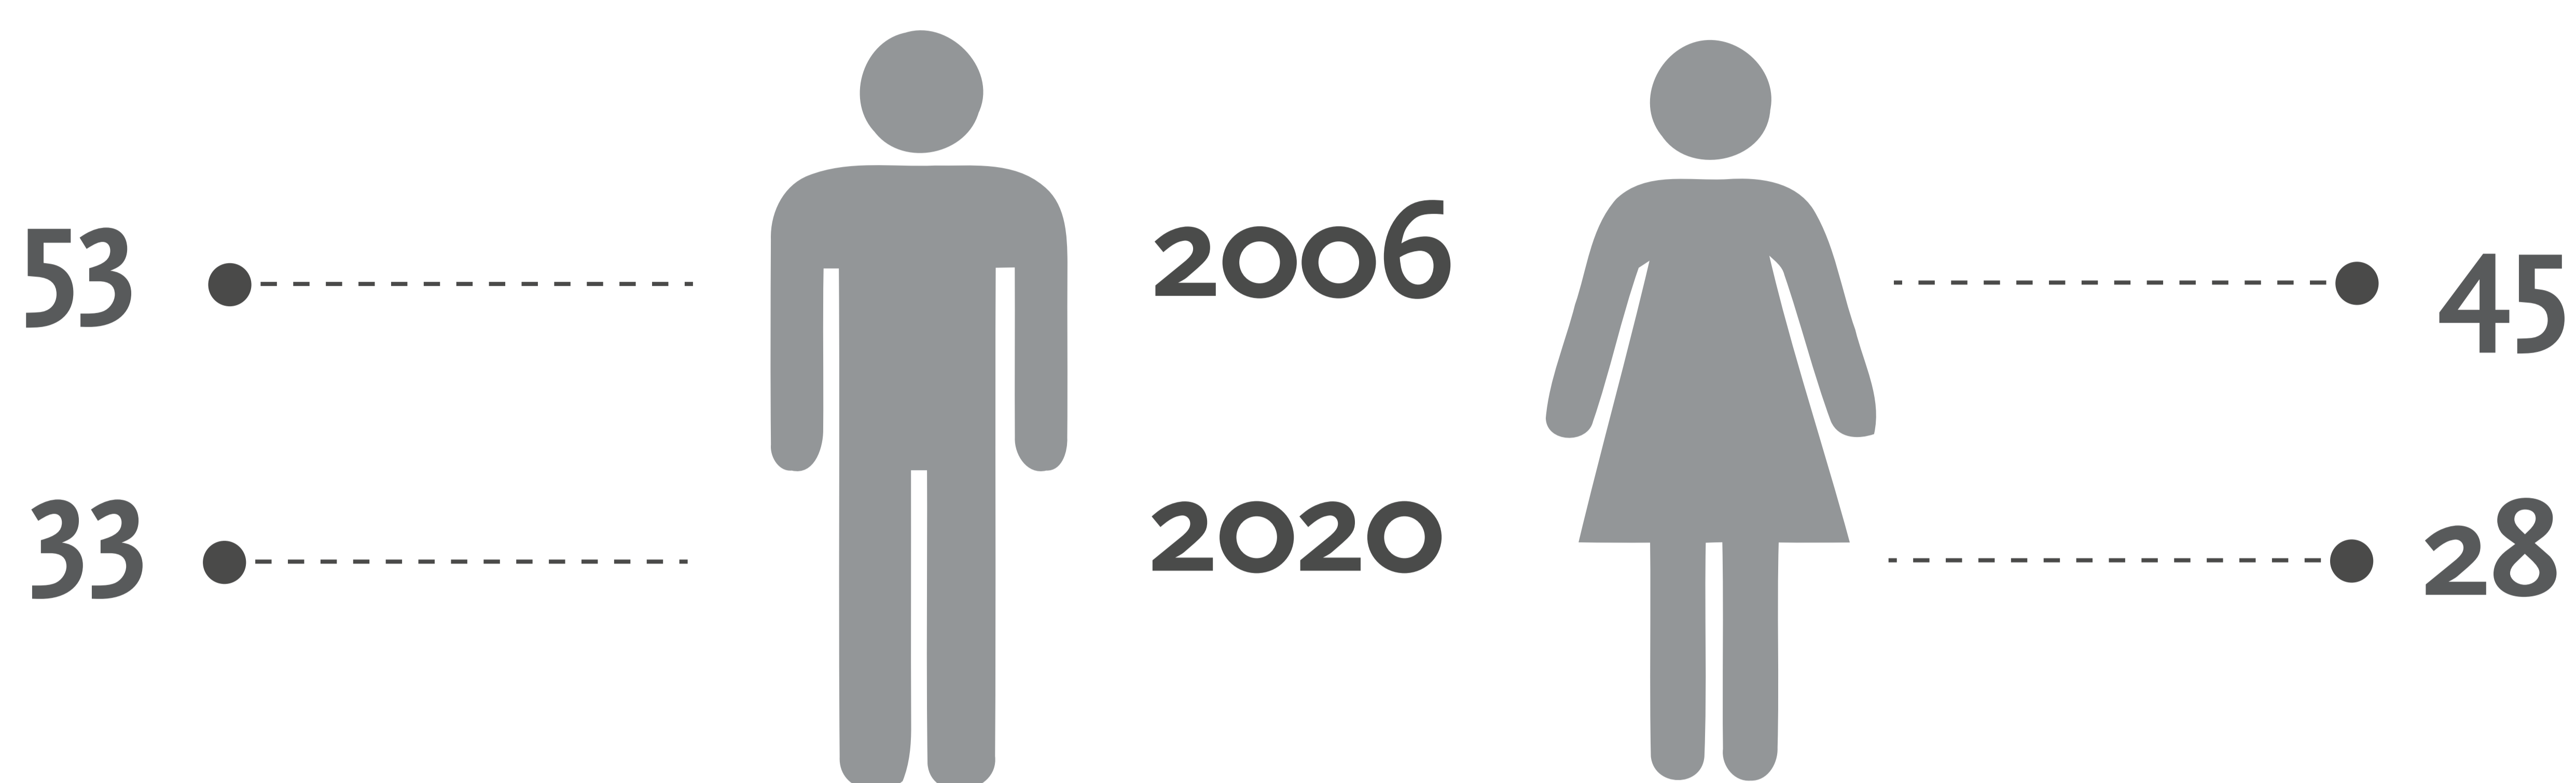

## ACCEPTED STUDENTS

» Total accepted Male 625 Female 738

- M.B.A. Business Administration/Management
- M.B.A. Business Administration/Marketing
- M.B.A. Quality and Operations Management