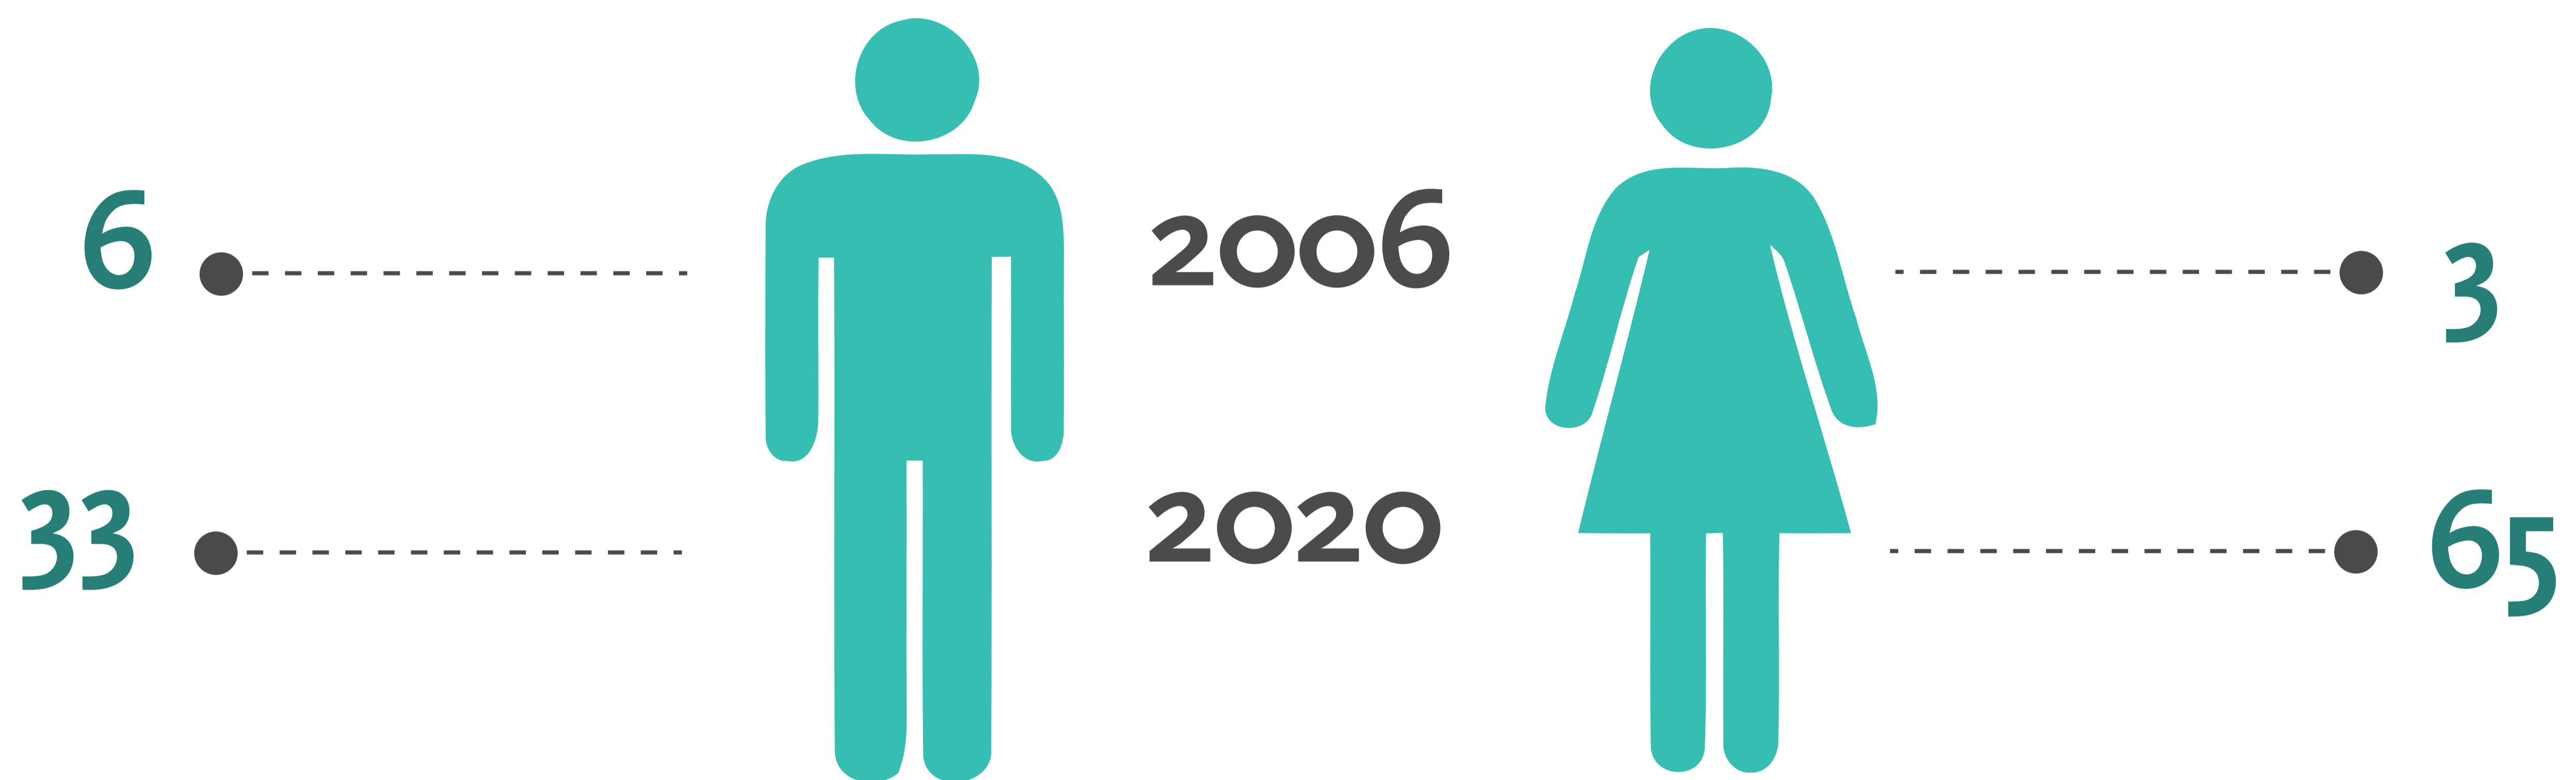

ACCEPTED STUDENTS

» Total accepted Male 227 Female 599

- B.A. German and English for Business and Communication
- M.A. German as a Foreign Language
- B.A. Translation and Interpretation (German, English, Arabic)
- M.A. Social Work / Migration and Refugees