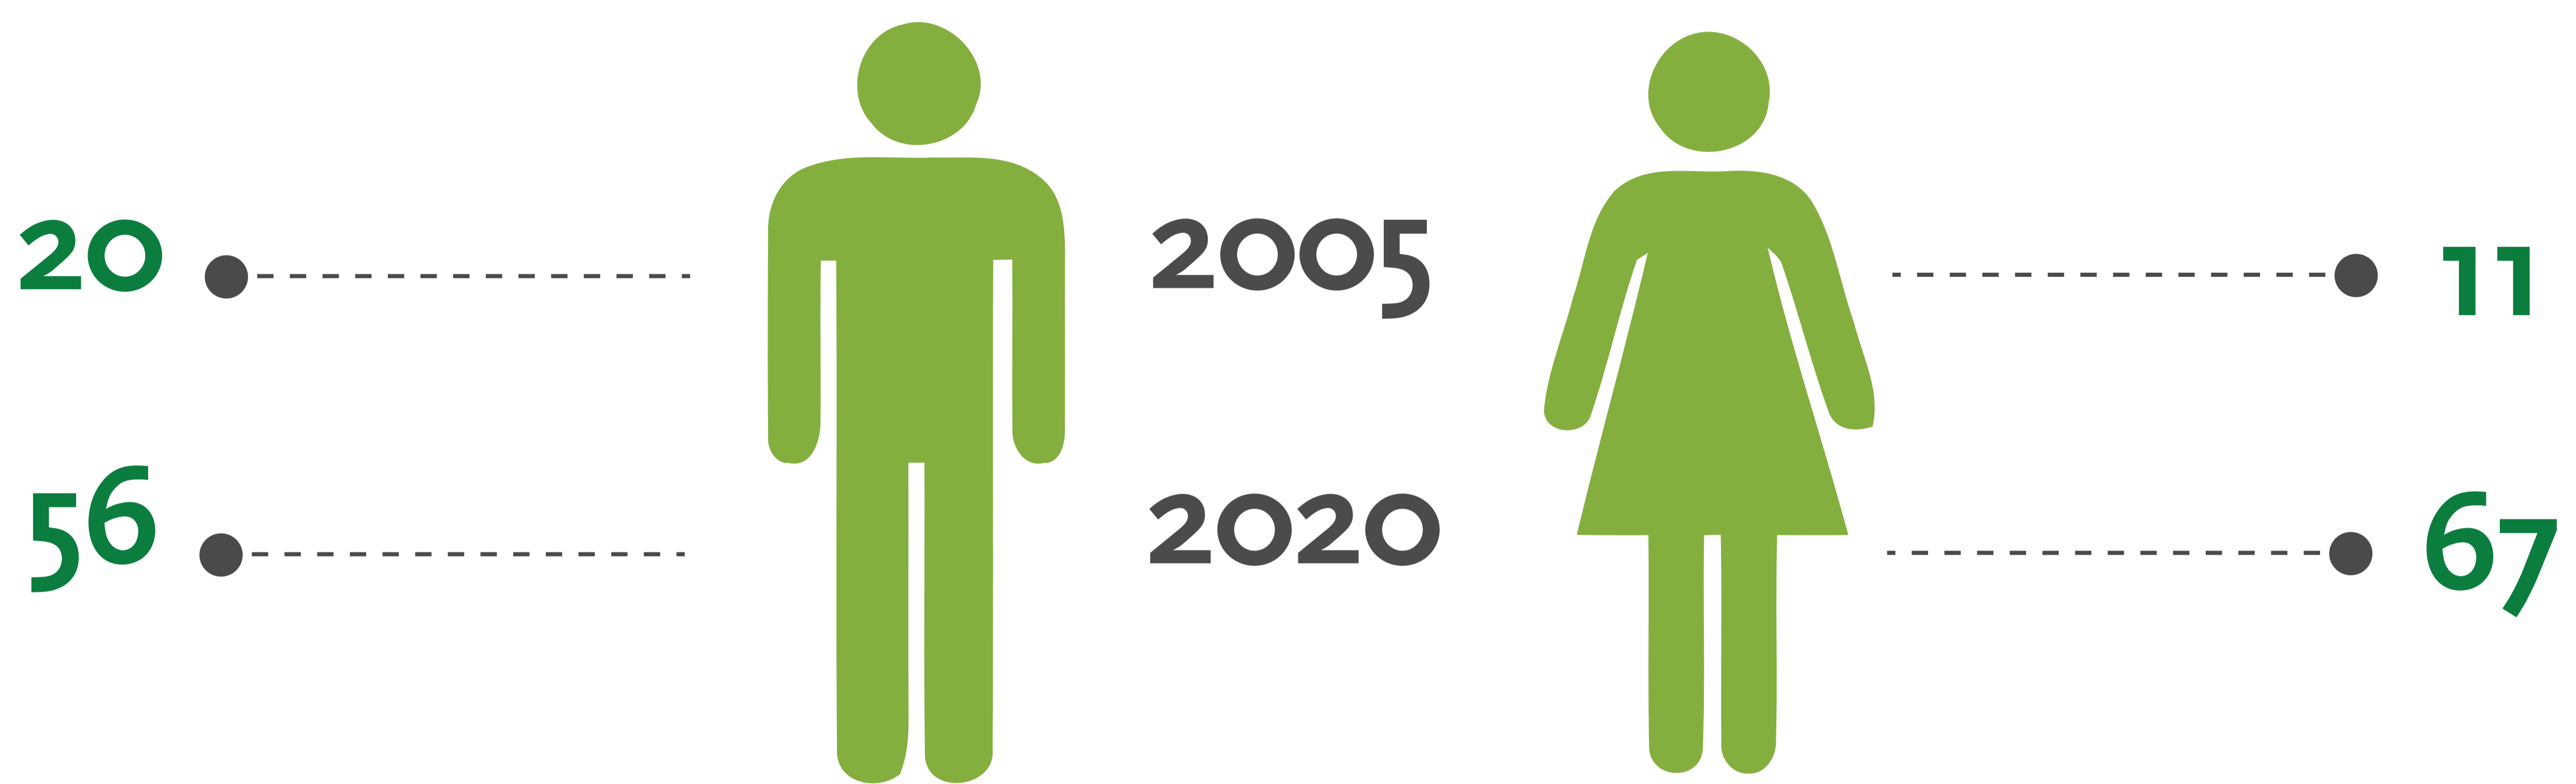

ACCEPTED STUDENTS

» Total accepted Male 576 Female 629

- B.Sc. Biomedical Engineering
- B.Sc. Pharmaceutical & Chemical Engineering
- M.Sc. Vision Rehabilitation (Stopped)

DEANS