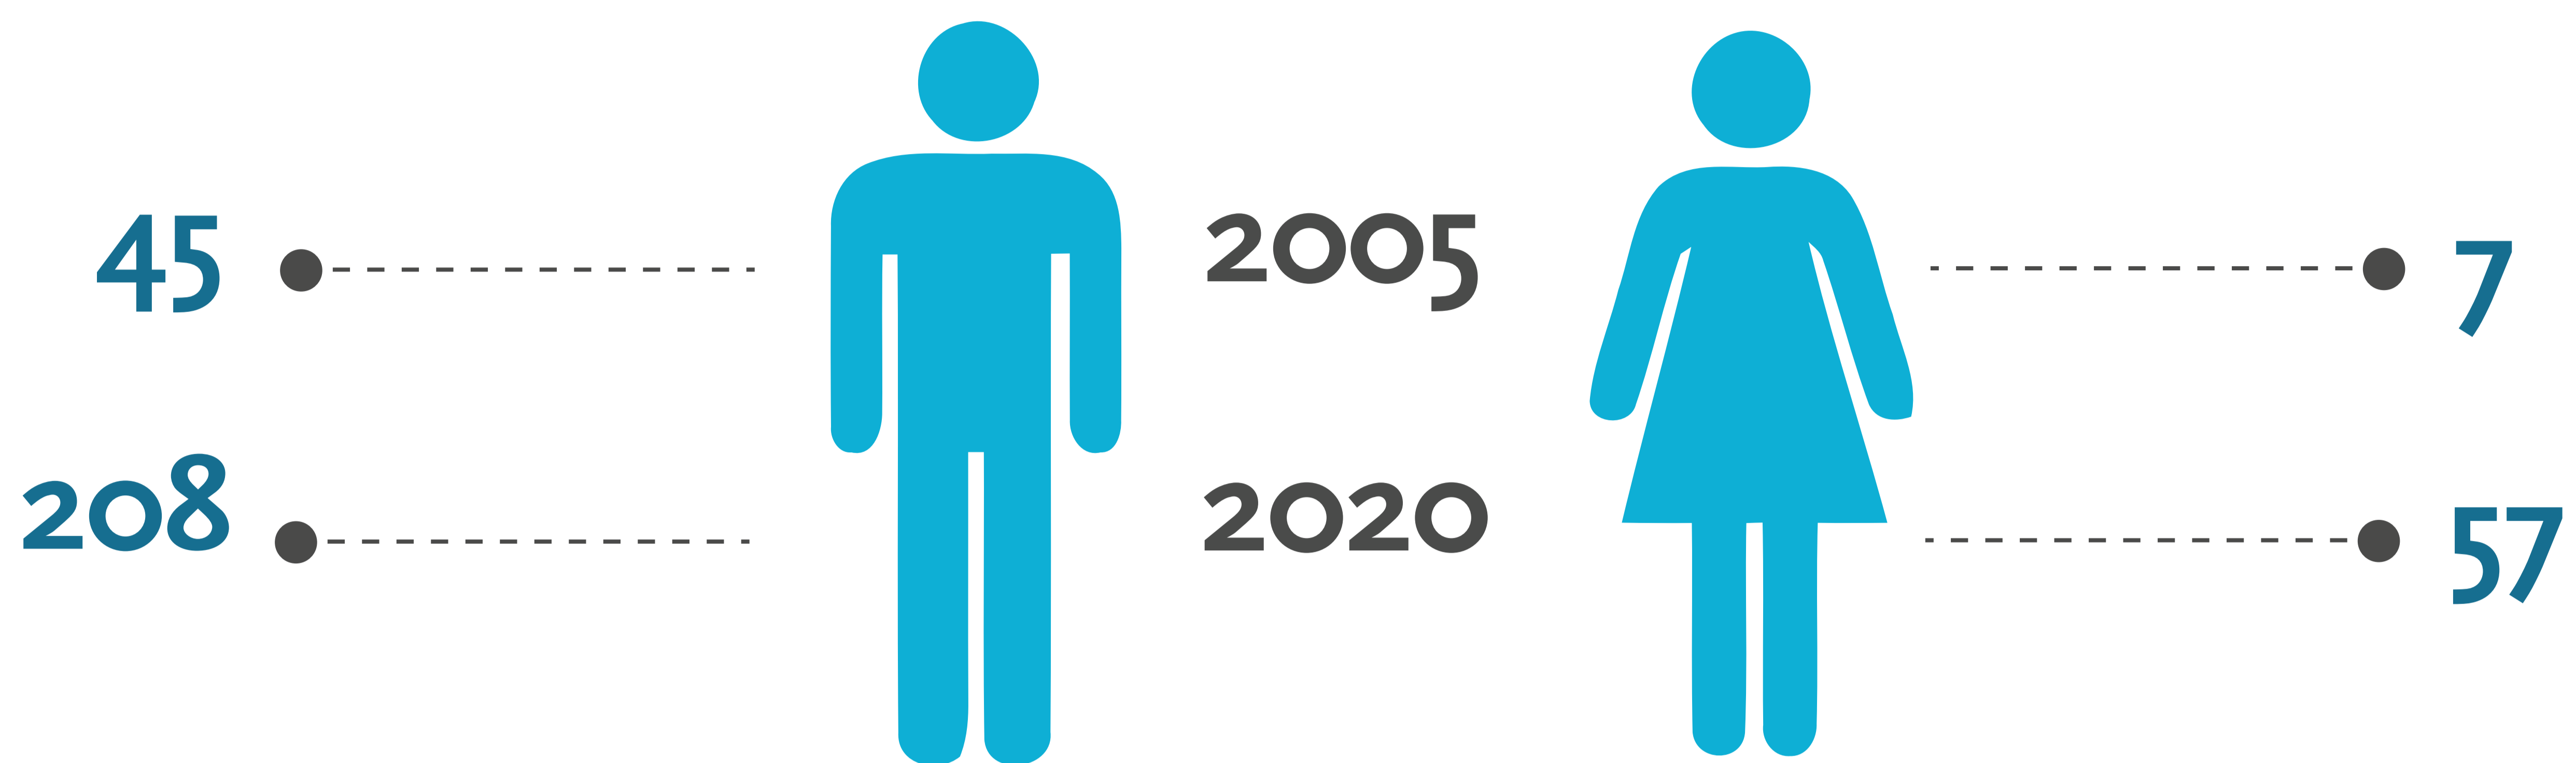

ACCEPTED STUDENTS

» Total accepted Male 1747 Female 445

- B.Sc. Industrial Engineering
- B.Sc. Mechatronics Engineering
- B.Sc. Mechanical and Maintenance Engineering
- M.Sc. Science Program in Engineering Management