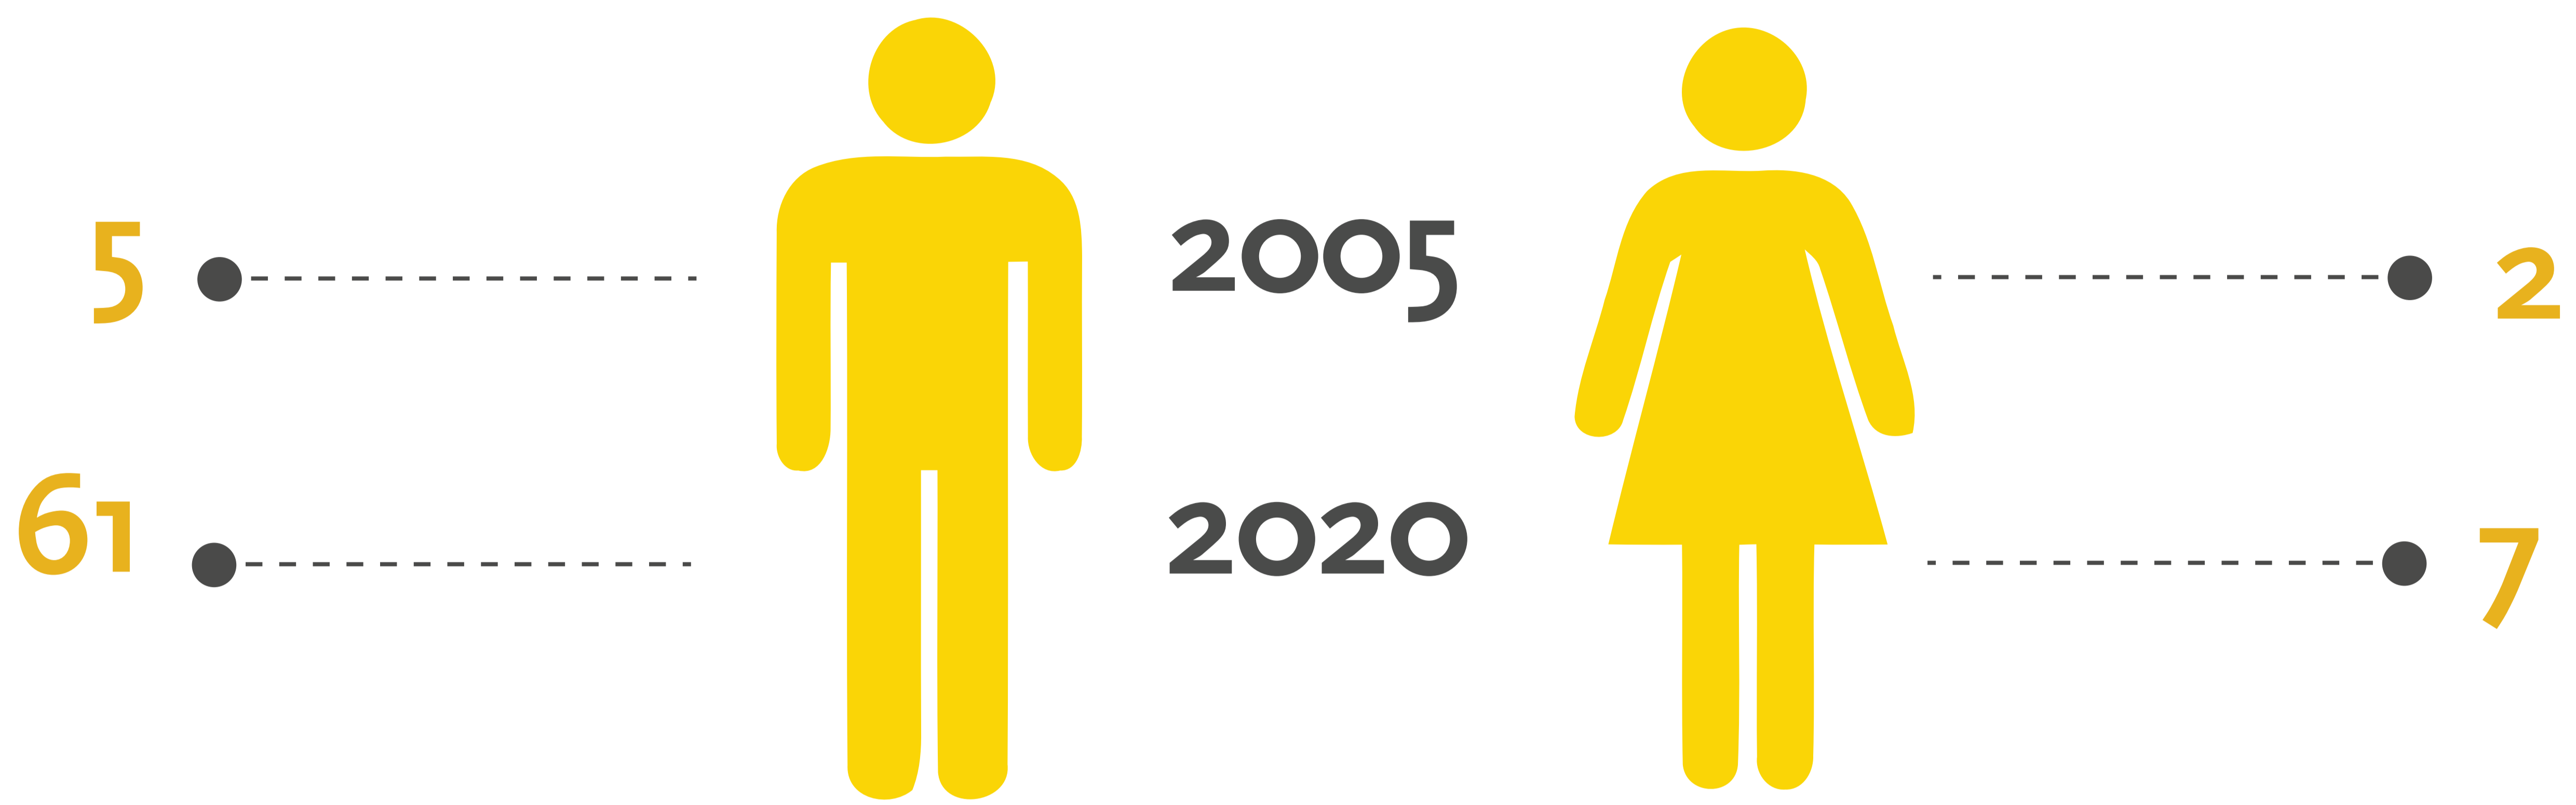

ACCEPTED STUDENTS

» Total accepted Male 876 Female 195

- B.Sc. Computer Engineering
- M.Sc. Computer Engineering
- B.Sc. Computer Science
- M.Sc. Enterprise Systems Engineering
- B.Sc. Electrical and Communication Engineering